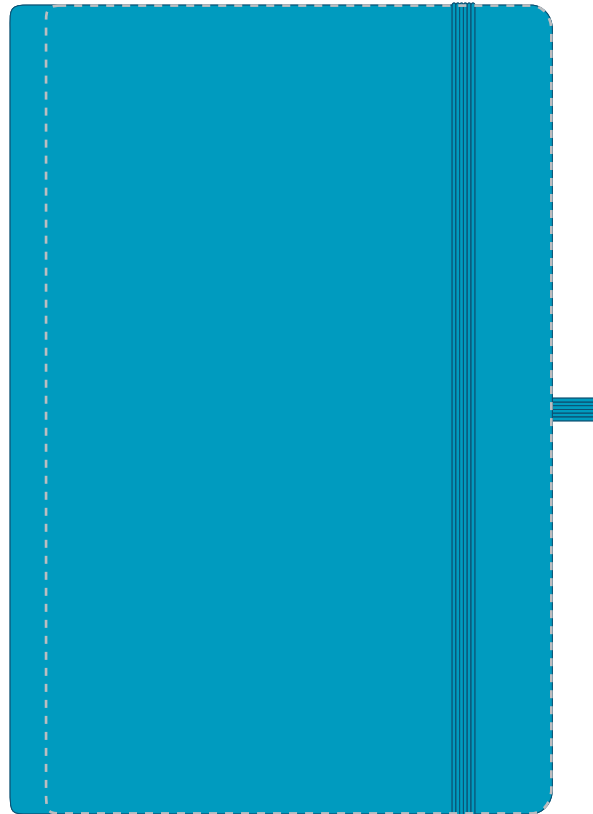

Your Ref:	Quantity:	Product Code: QS0345
Our Ref:	Version: 1	Product Colour: CYAN

PRINTING CONCERNS:

Please note that this product has Sustainability Markings that are not visible from this perspective

We stock this item in the following colours

**PANTONE REFERENCE(S)**

- Debossing / Foil Blocking (Edge to Edge)

ARTWORK SCALE 50%

Product Image for visualisation
- colours may vary

The dashed line is to demonstrate print area and will not appear on your printed item

To proceed, please approve visual via the online system.

ARTWORK SCALE 100%

Max print area: 134mm x 214mm